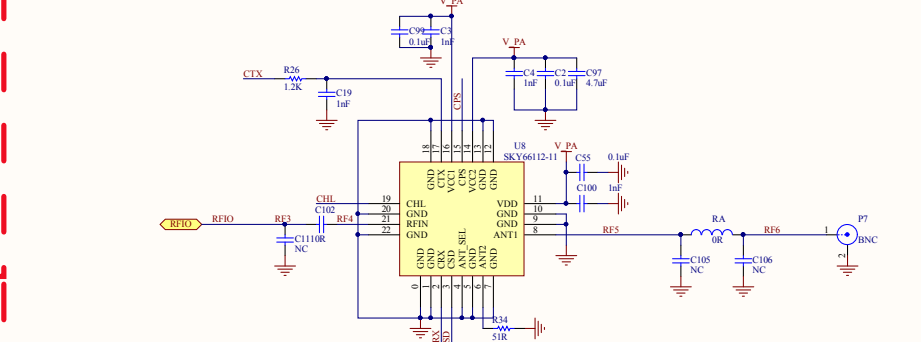

Peripheral Device

Power supply

2.4 GHz FEM

SCT2400

Audio