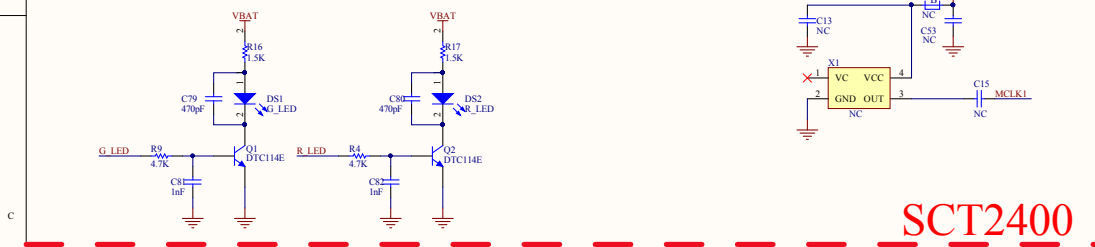

Peripheral Device

Power supply

2.4 GHz FEM

SCT2400

Audio