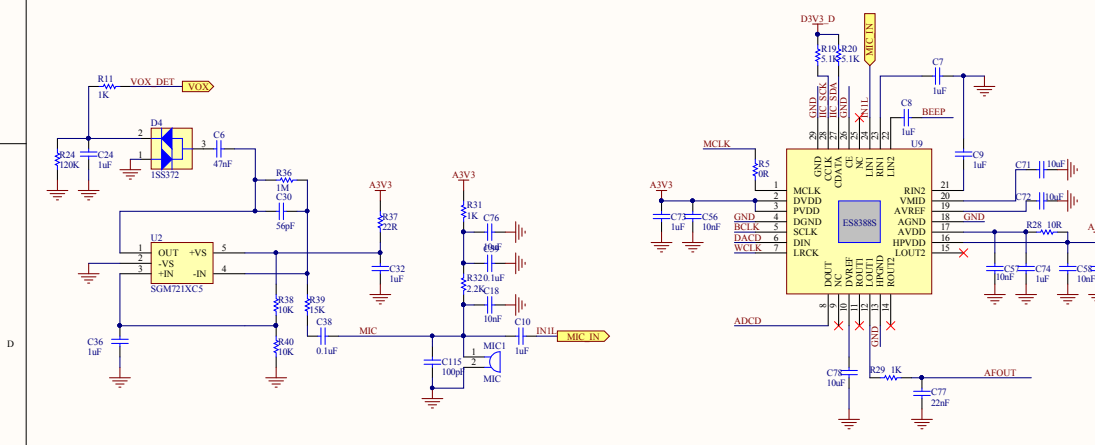

Peripheral Device

Power supply

2.4 GHz FEM

SCT2400

Audio