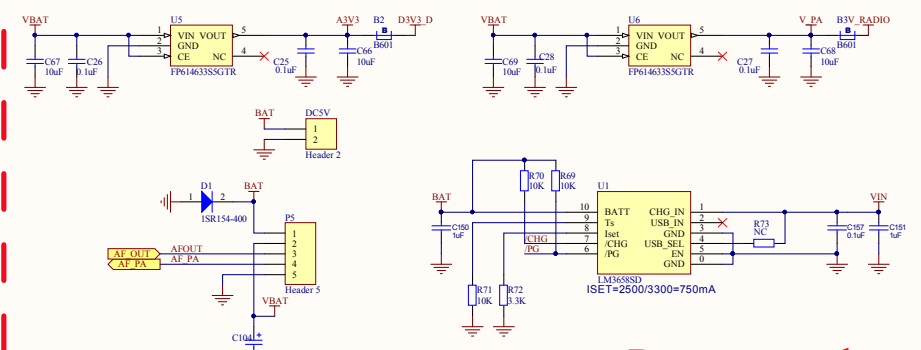

Peripheral Device

Power supply

2.4 GHz FEM

SCT2400

Audio